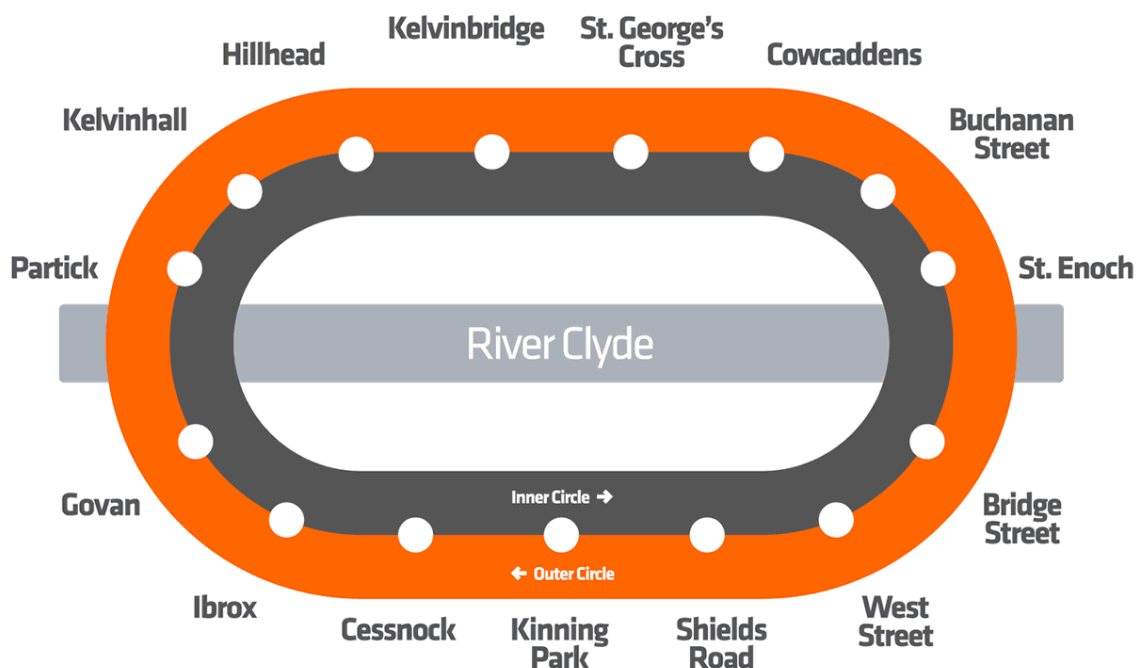

Hotels for the University of Glasgow

The University of Glasgow is situated in the West End, with a variety of small hotels and guest houses nearby, as well as links to the City Centre hotels by Subway.

The closest Subway station to the main University campus is Hillhead and the closest stations for the City Centre are Buchanan Street and St. Enoch. Hotels near these stations are suggested below.

Glasgow Subway map