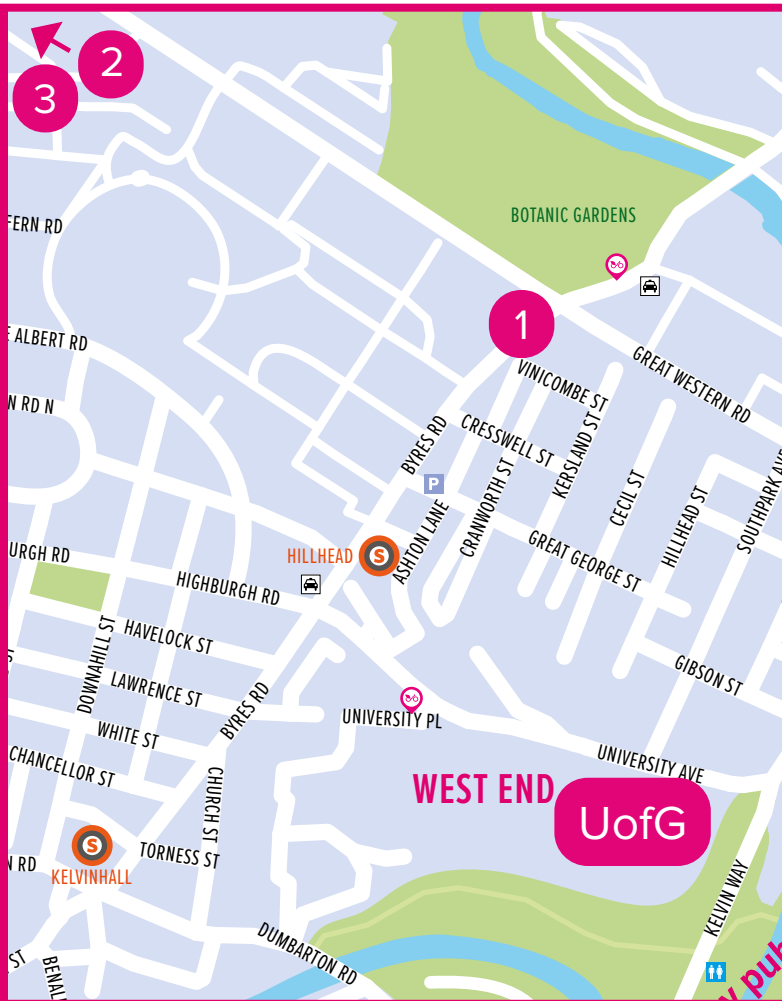

Hotels for the University of Glasgow

The University of Glasgow is situated in the West End, with a variety of small hotels and guest houses nearby, as well as links to the City Centre hotels by Subway.

The closest Subway station to the main University campus is Hillhead and the closest stations for the City Centre are Buchanan Street and St. Enoch. Hotels near these stations are suggested below.

Glasgow Subway map

Hotels for the University of Glasgow

WEST END

1. Glasgow Grosvenor Hotel
2. Hotel Du Vin
3. Leonardo Inn Glasgow West End

CITY CENTRE Buchanan Street

5. Carlton George
6. Premier Suites George Square
7. Native Glasgow

CITY CENTRE Cowcaddens

4. DoubleTree by Hilton

CITY CENTRE St Enoch

8. Premier Inn St Enoch Square
9. Motel One
10. Yotel
11. Leonardo Hotel
12. Virgin
13. Clayton
14. Adagio Aparthotel